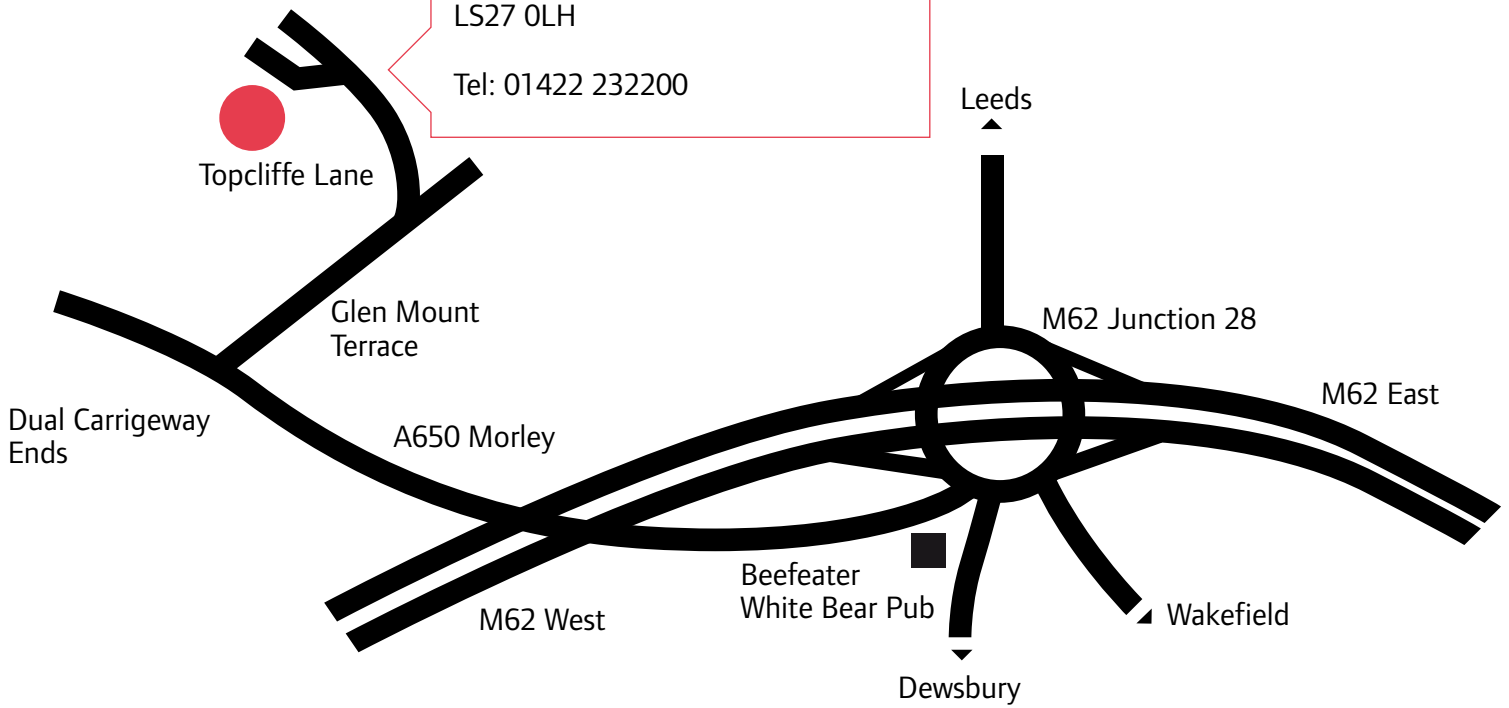

GOWER FURNITURE LTD

Topcliffe Lane
Morley
Leeds
LS27 0LH

Tel: 01422 232200

Directions to Gower Furniture Limited – Morley

From the M62

1. Exit the M62 at junction 28
2. Take the A650 towards Bradford passing the White Bear on the left hand side
3. After dual carriageway prepare to take a right hand turn
4. After 100 metres turn right into Glen Mount Terrace
5. Follow road around to left into Topcliffe Lane
6. Gower is on the left hand side