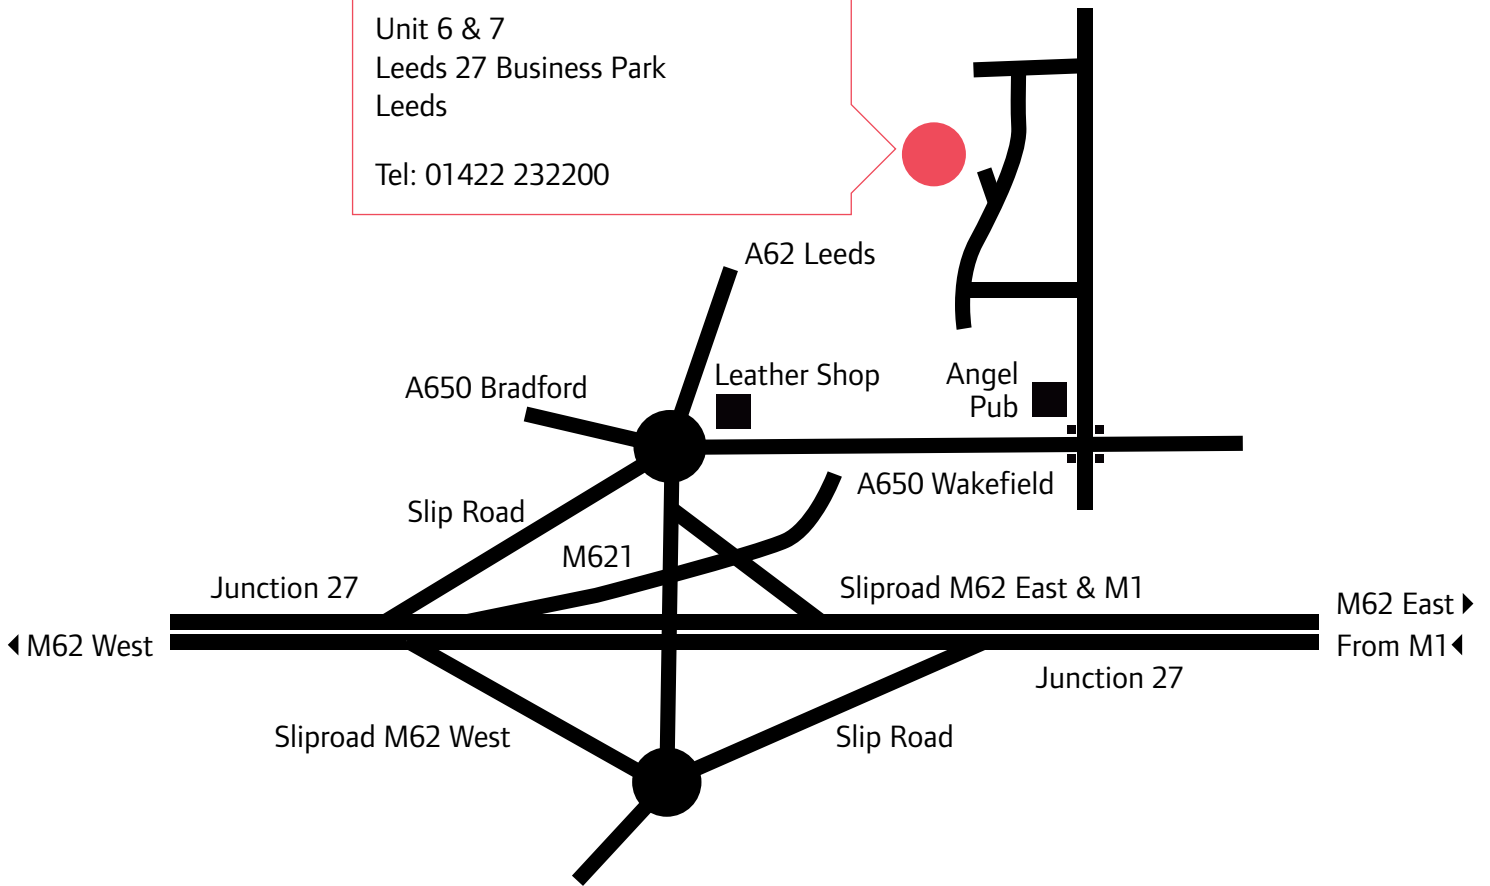

GOWER FURNITURE LTD

Unit 6 & 7
Leeds 27 Business Park
Leeds

Tel: 01422 232200

Directions to Gower Furniture Limited – Leeds

From the East (M62 via M1)

1. Exit the M62 at junction 27
2. At the bottom of the slip road, follow signs on the roundabout for the A650 to Morley
3. At the first set of traffic lights, at the Angel pub, turn left
4. Take the next left, then after 100m at the T junction turn right
5. Gower Unit 6 is on the left hand side, Unit 7 is next unit on the left after Unit 6

From the West (M62)

1. Exit the M62 at junction 27 onto the M621
2. Leave the M621 immediately onto the left-hand slip road
3. At bottom of slip road filter left, on approaching the roundabout stay in the right hand lane and follow signs for A650 to Wakefield
4. At the first set of traffic lights, at the Angel pub, turn left
5. Take the next left, then after 100m at the T junction turn right
6. Gower is on the left hand side