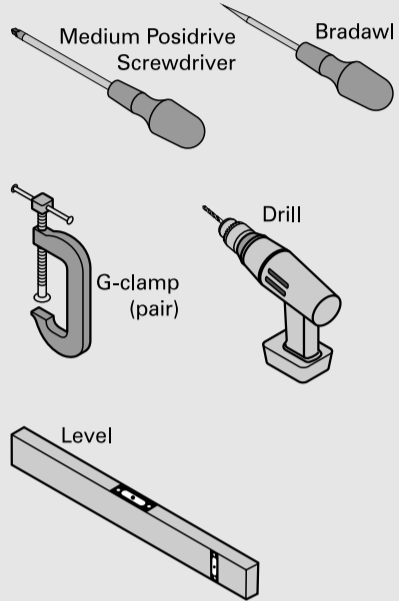

Armoire mi-hauteur de décoration  
90 x 36,3 cm decoratieve half hoge kast  
90 x 36,3 cm Mid-height feature unit

**Components**

- A** End Panel  
Zijpaneel  
Panneau Lateral
- B** Top, Bottom Panel  
Bovenpaneel, Onderpaneel  
Haut, Bas
- C** Back Panel  
Achterpaneel  
Panneau Arriere

**Tools required**

**Note / Op / Noter**

**Caution:** Some pieces of hardware could be hazardous to small children. Keep all these items out of reach and do not leave children unattended in the assembly area. Please read these instructions carefully before proceeding. Some of these units are quite large and may have to be assembled in the room where they are to be installed.

**Note:** Due to the variation in wall conditions, no screws are supplied for fixing the unit to the wall. If in doubt consult an expert. Assemble the unit on a clean solid work surface.

**Please Note:** Every effort has been made to ensure that this product leaves the factory in perfect condition. Any item which has a visible defect must not be installed and returned to the place of purchase.